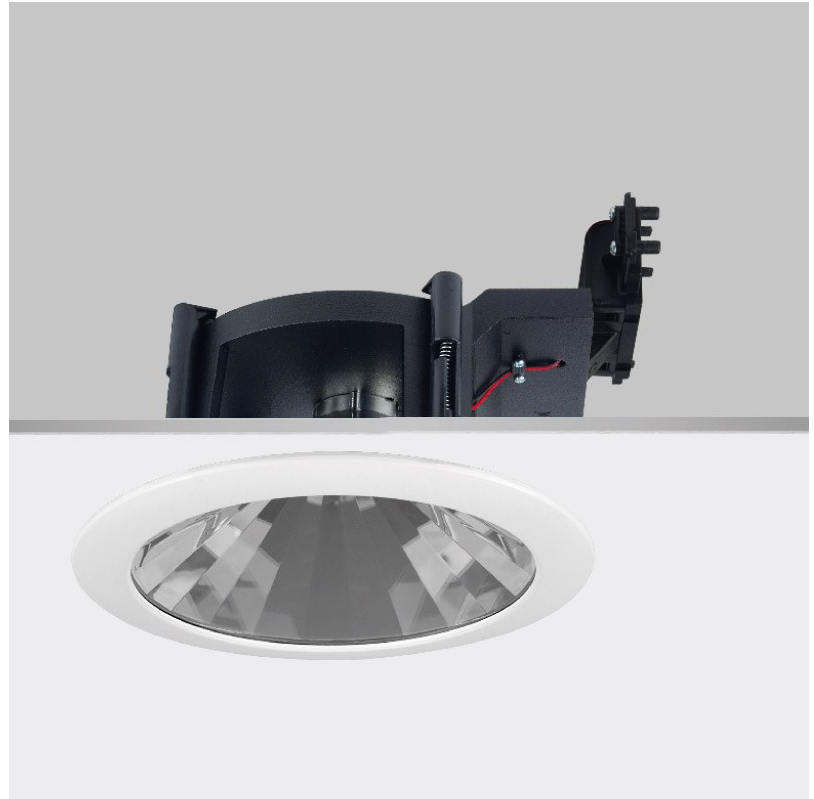

GENERAL

Series: Dixit
Subseries: Dixit RA23
Brand: Ivela
Division: Architectural
Mounting Type: Recessed
Mounting Location: Ceiling
Subcategory: Downlight

PHYSICAL

Shape: Round
Diameter (mm): 235
Diameter (in): 9 1/4
Height (mm): 155
Height (in): 6 1/8
Min. Recessing Depth (mm): 155
Min. Recessing Depth (in): 6 1/8
Light Distribution: Direct
Weight (kg): 3.6
Weight (lbs): 7.93
Diffuser: Tempered Safety glass 4mm / 5/32"
Fixture Finish: MWH
Fixture Material: Aluminum Die Cast
Cut-out Measurements: 220mm / 8 5/8"

ELECTRICAL

Lamp Type: LED
Total Output Wattage (W): 51
Dimming: Tri-Mode (Non-Dimming and Phase Dimming (120Vac only) and 0-10V Dimming)
Driver Included: No
Driver Location: Recessed Housing
Driver Type: Constant Current - Universal
Driver Class: Class 2
Housing: See Components
Input Voltage (V): 120 - 277
Constant Current (MA): 1400

LED

Number of LEDs: 1
Color Temperature (*K): 2700 / 3000 / 4000
Max. Delivered Lumen (lm): 5711 / 5827 / 5878 / 5998
CRI: >80 CRI
Efficiency (%): 85.7
Lamp Life (hrs): 50000
Upon Request: 3500K upon request

OPTICAL

Optic°: 100
Beam Angle: Symmetric
Adjustability: Fixed

RATINGS AND CERTIFICATIONS

Certified By: CSA Certified to UL and CSA Standards
IP rating: IP44
IK Rating: IK07

PROJECT _____

TYPE _____

SPECIFIER _____

QUANTITY _____

DATE _____