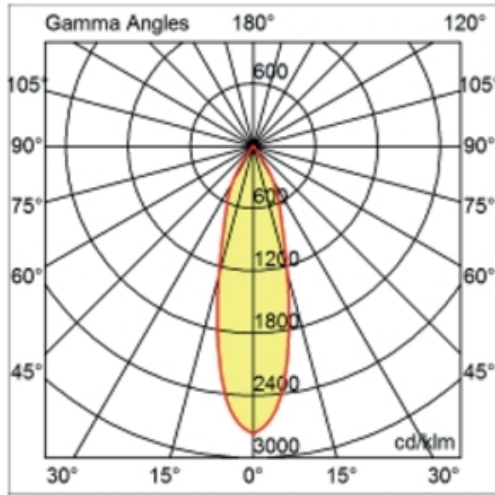

DIXIT RA8 RECESSED

A56061-

PROJECT	
TYPE	
SPECIFIER	
QUANTITY	
DATE	

RA 8 TL DIXIT LED 6.5W 550 lm				R:100%				I.Max:2958 Cd/Klm			
H[m]	D[m]	Max lux	Med lux	Alpha=26°		H[m]	D[m]	Max lux	Med lux	Beta=26°	
1.00	0.47	1508	939			1.00	0.47	1508	939		
2.00	0.94	377	235			2.00	0.94	377	235		
3.00	1.41	168	104			3.00	1.41	168	104		
4.00	1.89	94	59			4.00	1.89	94	59		
5.00	2.36	60	38			5.00	2.36	60	38		

Dimming	DP	DV	
	Phase	0-10V	
Color Temperature	27K	30K	35K
	2700K	3000K	3500K

Order Example **K°**
L5XXXXXX-DV-30K
0-10V
3000K