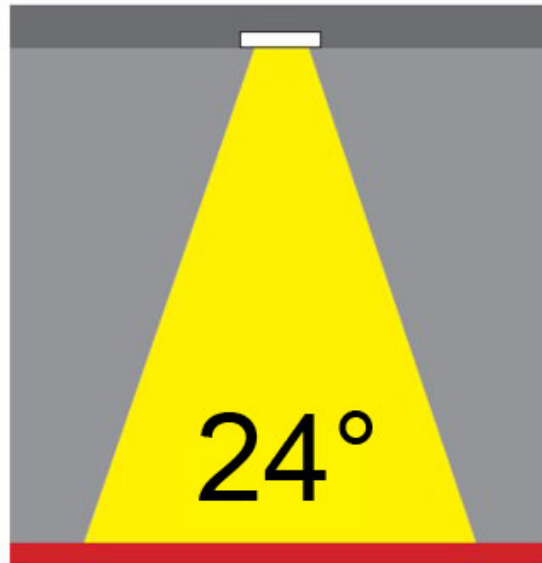

DIXIT RA8 RECESSED

A56057-

PROJECT	
TYPE	
SPECIFIER	
QUANTITY	
DATE	

	DP	DV		Order Example		K°
Dimming	Phase	0-10V		L5XXXXXX-DV-30K		
Color Temperature	27K 2700K	30K 3000K	35K 3500K		0-10V	3000K
		40K 4000K