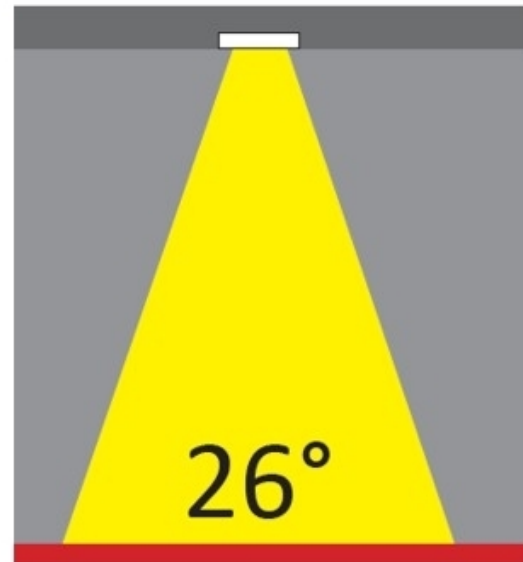

DIXIT RA8 RECESSED

A56077-

PROJECT	
TYPE	
SPECIFIER	
QUANTITY	
DATE	

	DP	DV	
Dimming	Phase	0-10V	
Color Temperature	27K	30K	35K
	2700K	3000K	3500K

Order Example **K°**
L5XXXXXX-DV-30K
0-10V **3000K**

A